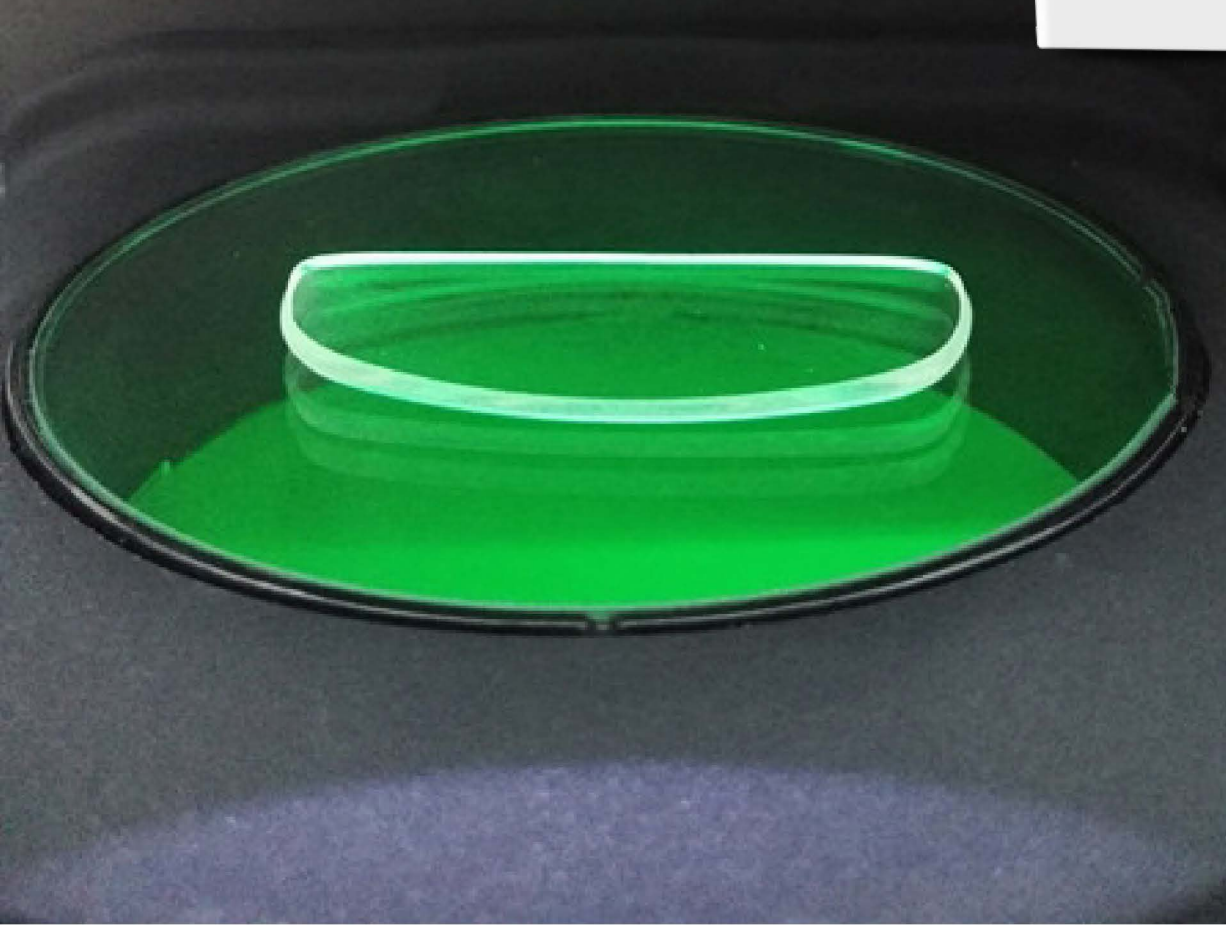

AUTO LENS SCANNER

Optical path without parallax ,original shape scanning , more accurate .

Special design suction cup holder to realize lens returning by one push.

It is adjustable for the scanning light source , more than 98% Demo lenses are available .

Optical path without parallax ,
original shape scanning ,
more accurate .

Technical parameter :

ALE-1000

Dimension: 620mmx520mmx600mm

Weight: 55kg

Voltage: AC220V/110V 50/60HZ

Power: 550w

Accuracy: Tolerance ± 0.01 mm