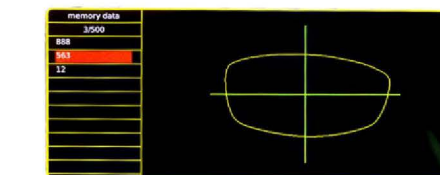

500 sets lenses data storage