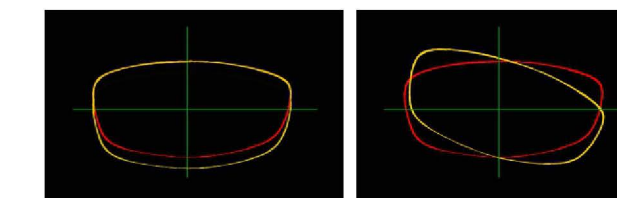

AUTO LENS EDGER

Stable main machine ,easy operation ,convenient maintenance .

Initial Setting						
Lens	PC	GL	CR	HI	HC	TR
Mode	Bevel	Rimless				
Polish	Polish	No Polish				
Clamp	Small	Medial	Big			
Block	Auto	Manual				
Bevel Size	1.00					
Rimless Size	0.00					
PD	64.0					
Delta Y	1.0					

Adapt to PC,glass , Resin,HI,HC and TR lens material .

Three grade headpiece pressure to prevent the lens from being out of axis .

Digital template can edit the figure

500 sets lenses data storage

One scanner with two main machines.

Optical path without parallax ,
original shape scanning ,
more accurate .

Technical parameter :

ALE-1000

Dimension: 620mmx520mmx600mm

Weight: 55kg

Voltage: AC220V/110V 50/60HZ

Power: 550w

Accuracy: Tolerance ± 0.01 mm