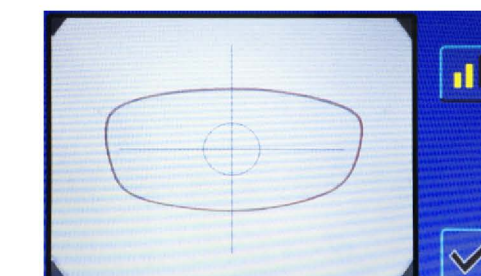

Have the optical centering and geometric centering modes.

Three grade headpiece pressure

Have three bevel modes.

All English and graphical menu,easy operation and convenient maintenance .

Turn out to install the suction cup ,more easy operation.

AUTO LENS SCANNER

Optical path without parallax ,original shape scanning , more accurate .

Special design suction cup holder to realize lens returning by one push.

It is adjustable for the scanning light source , more than 98% Demo lenses are available .

Optical path without parallax ,
original shape scanning ,
more accurate .

Technical parameter :

ALE-1000

Dimension: 620mmx520mmx600mm

Weight: 55kg

Voltage: AC220V/110V 50/60HZ

Power: 550w

Accuracy: Tolerance ± 0.01 mm

Size range: 20mm~80mm

Axis accuracy: 0.1°

The adjustable step length of size: 0.05mm

Clamping pressure: 80KG

Material: PC, Glass, CR, HI, HR, TC

The processing type: pointy edges, platband, bevel polishing, platband polishing.