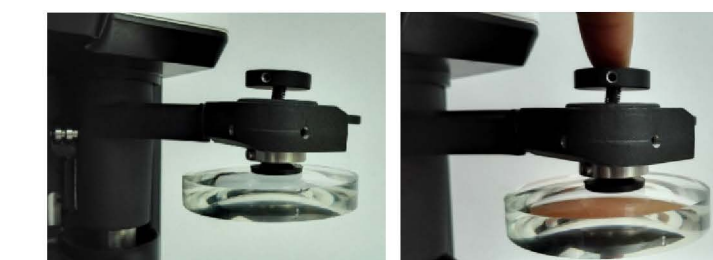

Have the optical centering and geometric centering modes.

Three grade headpiece pressure

Have three bevel modes.

All English and graphical menu,easy operation and convenient maintenance .

Turn out to install the suction cup ,more easy operation.

AUTO LENS SCANNER

Optical path without parallax ,original shape scanning , more accurate .

Special design suction cup holder to realize lens returning by one push.

It is adjustable for the scanning light source , more than 98% Demo lenses are available .

Optical path without parallax ,
original shape scanning ,
more accurate .

Technical parameter :

ALE-1000

Dimension: 620mmx520mmx600mm

Weight: 55kg

Voltage: AC220V/110V 50/60HZ

Power: 550w

Accuracy: Tolerance ± 0.01 mm

Size range: 20mm~80mm

Axis accuracy: 0.1°

The adjustable step length of size: 0.05mm

Clamping pressure: 80KG

Material: PC, Glass, CR, HI, HR, TC

The processing type: pointy edges, platband, bevel polishing, platband polishing.